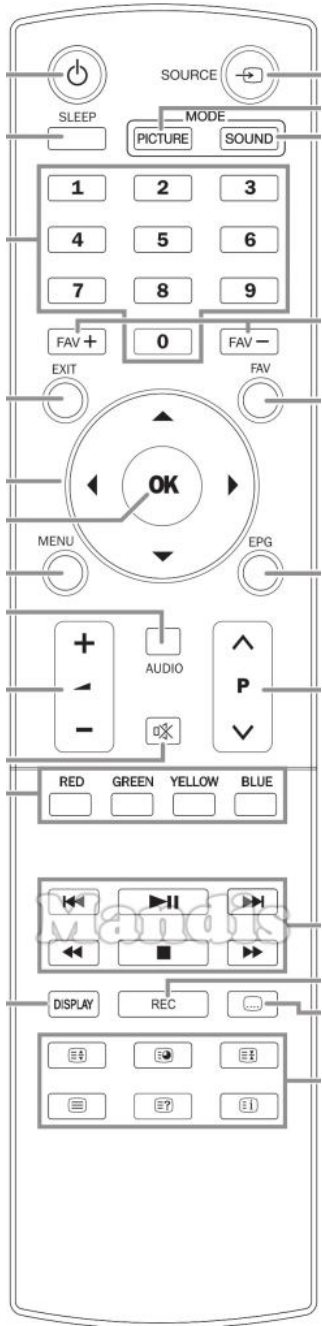

Original	Replacement
	 Power
	 AV / Input / RDS
	 Sleep / Timer
	 Picture / Format
	 Sound / Title
	 1
	 2
	 3
	 4
	 5
	 6
	 7
	 8
	 9
	 Shift + Up
	 0
	 Shift + Down

Original	Replacement
	 Exit / Cancel / Clear
	 Up
	 Fav / Marker / PC
	 Left
	 OK
	 Right
	 Menu / Home
	 Down
	 Guide / EPG / -/--
	 Vol+
	 Audio / Lang I/II
	 CH+ / Page+
	 Vol-
	 Mute / Dimmer
	 CH- / Page-
	 Red / Netflix / Search
	 Green / APP / Repeat

Original		Replacement		Original		Replacement	
	Yellow		Yellow / YouTube / Repeat		[≡i]		Smart / List
	Blue		Blue / Prime Video / Random				
	I<<		I<< / Preset-				
	Pause		Pause / Step / Freeze				
	Play		Play / Slow				
	>>I		>>I / Preset+				
	<<		<< / Tune-				
	Stop		Stop / Hold				
	>>		>> / Tune+				
	Display		Display / Media				
	Rec		Rec / Rec Mode				
	[...]		Subtitle / EQ				
	[≡◆]		Zoom / Size				
	[≡o]		Eject / Surround				
	[≡+]		Shift + Stop /				
	[≡]		Text / Goto				
	[≡?]		Info / Angle				