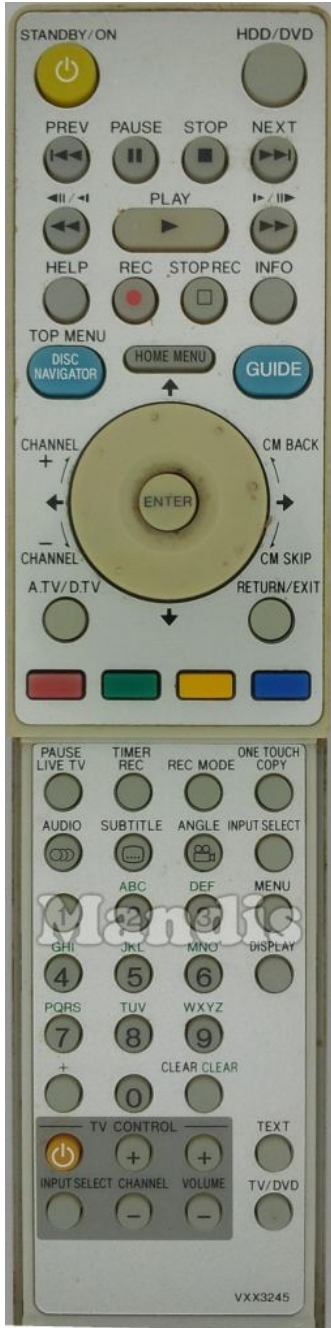

| Original | Replacement |
|--|--|
|  Standby/On |  Power |
|  I<< |  I<< |
|  Pause |  Pause |
|  Stop |  Stop |
|  >>I |  >>I |
|  Play |  Play |
|  <</II/<I |  << |
|  I>/II/>> |  >> |
|  Rec |  Rec |
|  Stop Rec |  Shift + Stop |
|  Info |  Info |
|  Home Menu |  Menu |
|  Help |  Shift + Smart |
|  Disc Navigator/Top |  Smart |
|  Guide |  Guide |
|  Return/Exit |  Exit |
|  A.TV/D.TV |  Back |

| Original | Replacement |
|--|--|
|  Enter |  Ok |
|  Up |  Up |
|  Down |  Down |
|  Right |  Right |
|  Left |  Left |
|  Channel+/CM |  Ch + |
|  CH+ Tv |  Shift + Ch + |
|  Channel-/CM Back |  Ch - |
|  Red |  Red |
|  Green |  Green |
|  Yellow |  Yellow |
|  Blue |  Blue |
|  1 |  1 |
|  2 |  2 |
|  3 |  3 |
|  4 |  4 |
|  5 |  5 |

| | Original | Replacement | | Original | Replacement |
|--|-----------------|-------------|---------------|----------|---------------|
| | 6 | | 6 | | Pause Line Tv |
| | 7 | | 7 | | Timer Rec |
| | 8 | | 8 | | Rec Mode |
| | 9 | | 9 | | One Touch |
| | 0 | | 0 | | HDD/DVD |
| | Clear | + | Shift + Exit | | Text |
| | O)/Audio | | Dual | | Tv/DVD |
| | [...]/Subtitle | | Subt | | Vol- Tv |
| | Camera/Angle | | Options | | |
| | Input Select | | AV | | |
| | Menu | | List | | |
| | Display | + | Shift + Info | | |
| | Power Tv | + | Shift + Power | | |
| | Input Select Tv | + | Shift + AV | | |
| | CH- Tv | + | Shift + Ch - | | |
| | Vol+ Tv | | Vol + | | |
| | + | | TV/R | | |