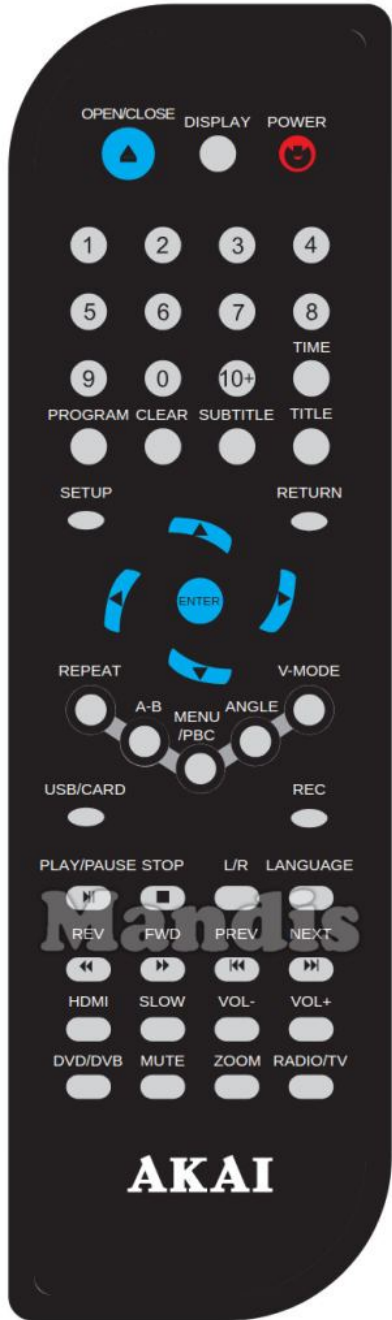

Original	Replacement
 Power	 Power
 Open/Close	 Eject
 Display	 Info
 1	 1
 2	 2
 3	 3
 4	 4
 5	 5
 6	 6
 7	 7
 8	 8
 9	 9
 0	 0
 10+	 Guide
 Time	 AV
 Program	 Sleep
 Clear	 Exit

Original	Replacement
 Subtitle	 Subt
 Title	 Text
 Setup	 Options
 Return	 Back
 Up	 Up
 Right	 Right
 Down	 Down
 Left	 Left
 Enter	 Ok
 Repeat	 Shift + Text
 A-B	 D. Menu
 Menu / PBC	 Menu
 Angle	 Format
 V-Mode	 3D
 USB / CARD	 Media
 Rec	 Rec
 Play	 Play

Original	Replacement	Original	Replacement
 Pause	 Pause		
 Stop	 Stop		
 L / R	 Yellow		
 Language	 Dual		
 << Rew	 <<		
 >> Fwd	 >>		
 I<< Prev	 I<<		
 >>I Next	 >>I		
 HDMI	 Smart		
 Slow	 Shift + Play		
 Vol-	 Vol -		
 Vol+	 Vol +		
 DVD / DVB	 Red		
 Mute	 Mute		
 Zoom	 Shift + Eject		
 Radio / Tv	 TV/R		