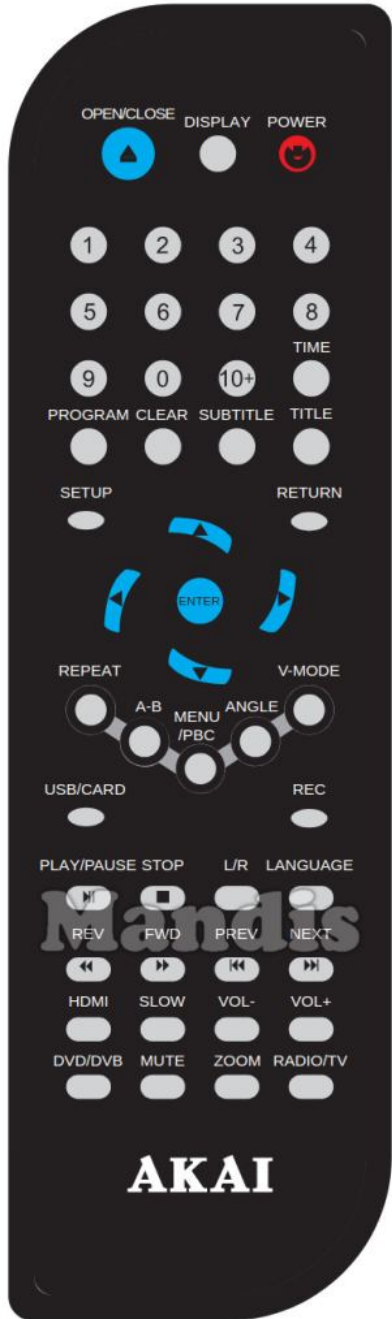

Original	Replacement
 Power	 Power
 Open/Close	 Eject
 Display	 Info
 1	 1
 2	 2
 3	 3
 4	 4
 5	 5
 6	 6
 7	 7
 8	 8
 9	 9
 0	 0
 10+	 Guide
 Time	 AV
 Program	 Sleep
 Clear	 Exit

Original	Replacement
 Subtitle	 Subt
 Title	 Text
 Setup	 Options
 Return	 Back
 Up	 Up
 Right	 Right
 Down	 Down
 Left	 Left
 Enter	 Ok
 Repeat	 Shift + Text
 A-B	 D. Menu
 Menu / PBC	 Menu
 Angle	 Format
 V-Mode	 3D
 USB / CARD	 Media
 Rec	 Rec
 Play	 Play

	Original	Replacement	Original	Replacement
	Pause			
	Stop			
	L / R			
	Language			
	<< Rew			
	>> Fwd			
	I<< Prev			
	>>I Next			
	HDMI			
	Slow			
	Vol-			
	Vol+			
	DVD / DVB			
	Mute			
	Zoom			
	Radio / Tv			