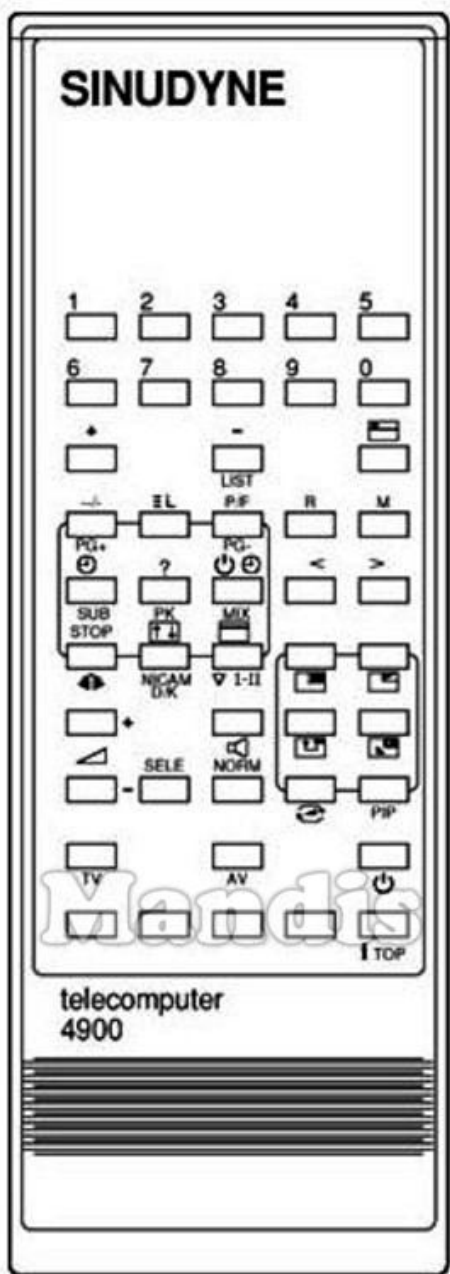

| Original | Replacement | Original | Replacement |
|---|--|---|--|
|  1 |  1 |  ? / PK |  D. Menu |
|  2 |  2 |  Power Timer / Mix |  Sleep |
|  3 |  3 |  Stop <> |  Stop |
|  4 |  4 |  NICAM D/K |  3D |
|  5 |  5 |  Audio I-II |  Dual |
|  6 |  6 |  R |  TV/R |
|  7 |  7 |  M |  Shift + TV/R |
|  8 |  8 |  < |  Left |
|  9 |  9 |  > |  Right |
|  0 |  0 |  PIP Full |  Format |
|  List + |  Ch + |  PIP Mix |  Shift + Format |
|  List - |  Ch - |  PIP Show |  Options |
|  info |  Info |  PIP Swap |  Text |
|  --/ / PG + |  Guide |  PIP Audio Swap |  Eject |
|  EL |  Smart |  PIP |  List |
|  PF / PG - |  Pre Ch |  Vol + |  Vol + |
|  SUB / Timer |  Subt |  Vol - |  Vol - |

| | Original | Replacement | Original | Replacement |
|--|----------|-----------------|----------|-------------|
| | SELE | Menu | | |
| | Audio | + Shift + Dual | | |
| | NORM | Ok | | |
| | TV | Back | | |
| | AV | AV | | |
| | Power | Power | | |
| | Red | Red | | |
| | Green | Green | | |
| | Yellow | Yellow | | |
| | Blue | Blue | | |
| | Top | Up | | |
| | | | | |
| | | | | |
| | | | | |
| | | | | |
| | | | | |
| | | | | |
| | | | | |
| | | | | |
| | | | | |
| | | | | |
| | | | | |