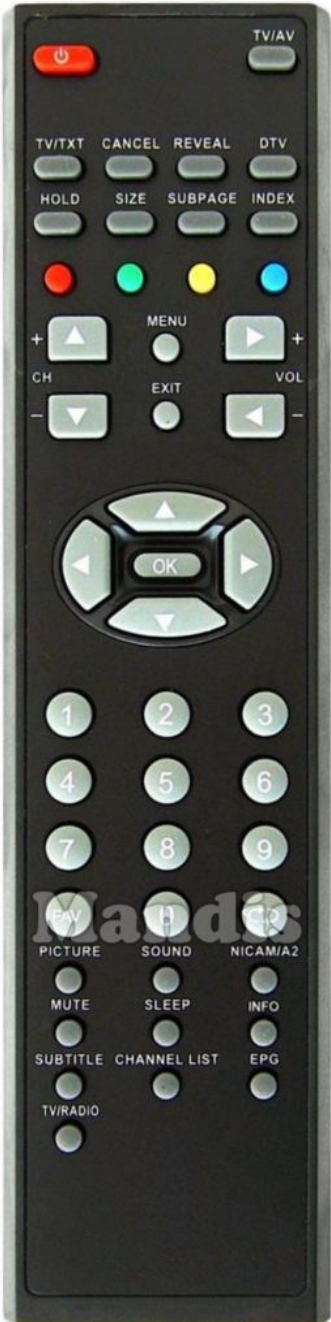

Original		Replacement		Original		Replacement	
	Power		Power		CH -		CH- / Page-
	TV / AV		AV / Input / RDS		Exit		Exit / Cancel / Clear
	TV / TXT		Text / Goto		Vol -		Vol-
	Cancel		Shift + Exit / Cancel / Clear		Up		Up
	Reveal		Display / Media		Left		Left
	DTV		Setup / OPT /		OK		OK
	Hold		Stop / Hold		Right		Right
	Size		Zoom / Size		Down		Down
	Subpage		Eject / Surround		1		1
	Index		D.Menu / Top		2		2
	Red		Red / Netflix / Search		3		3
	Green		Green / APP / Repeat		4		4
	Yellow		Yellow / YouTube / Repeat		5		5
	Blue		Blue / Prime Video / Random		6		6
	CH +		CH+ / Page+		7		7
	Menu		Menu / Home		8		8
	Vol +		Vol+		9		9

Original		Replacement		Original	Replacement
	FAV		Fav / Marker / PC		
	0		0		
	Recall		Back / Return		
	Picture		Picture / Format		
	Sound		Sound / Title		
	Nicam / A2		Audio / Lang I/II		
	Mute		Mute / Dimmer		
	Sleep		Sleep / Timer		
	Info		Info / Angle		
	Subtitle		Subtitle / EQ		
	Channel List		Smart / List		
	EPG		Guide / EPG / -/--		
	TV / Radio		TV/Radio /		