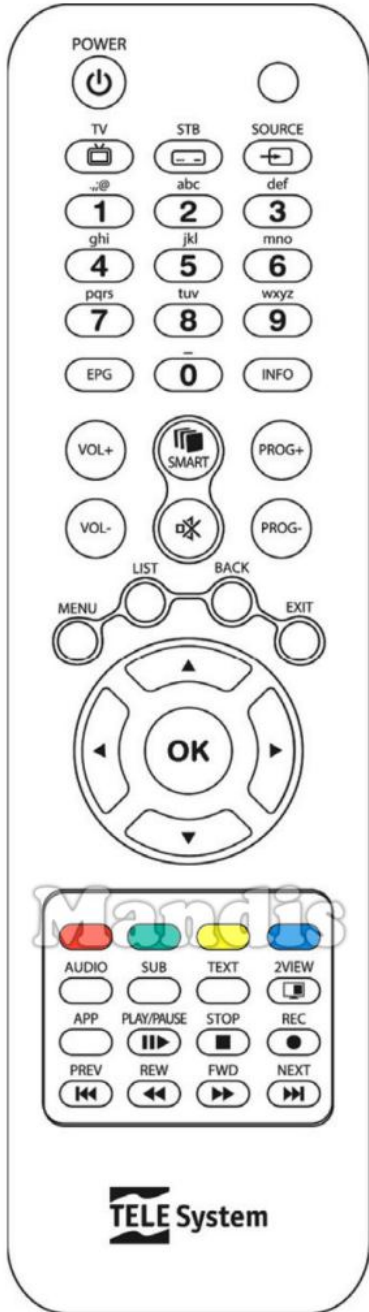

Original	Replacement	Original	Replacement
 Power	 Power	 Prog+	 Ch +
 1	 1	 Prog-	 Ch -
 2	 2	 Menu	 Menu
 3	 3	 List	 List
 4	 4	 Back	 Back
 5	 5	 Exit	 Exit
 6	 6	 Up	 Up
 7	 7	 Left	 Left
 8	 8	 OK	 Ok
 9	 9	 Right	 Right
 0	 0	 Down	 Down
 EPG	 Guide	 Red	 Red
 Info	 Info	 Green	 Green
 Vol+	 Vol +	 Yellow	 Yellow
 Vol-	 Vol -	 Blue	 Blue
 Smart	 Smart	 Audio	 Dual
 Mute	 Mute	 Sub	 Subt

 TV	 DVD	 SAT	 AUX
 PLAY MODE	 II	 ■	 ●
 DISC NAV	 <<<	 >>>	 >>>
 LIST	 DUAL	 SUBT	 OPT
 PROG	 SEARCH	 PICTURE	 ECO
 SLEEP	 TV/R	 FORMAT	 3D
 E-MANUAL	 REPEAT	 ZOOM	 TIMER
 D.MENU	 TEXT	 ▲	 AV
 TOP MENU	 ▲	 OK	 INFO
 CLEAR	 EXIT	 RETURN	 BACK
 VOL+	 HOME	 SMART	 CH+
 VOL-	 APP	 MEDIA	 CH-
 1	 2	 3	
 4	 5	 6	
 7	 8	 9	
 FAV	 GUIDE	 0	 PRE-CH
 A	 B	 C	 D
			
<a href="http://www.mandis.tv">www.mandis.tv</a>			

Original		Replacement		Original		Replacement	
	Text		Text				
	2View		TV/R				
	APP		Media				
	Play / Pause		Play				
	Play / Pause		Pause				
	Stop		Stop				
	Rec		Rec				
	I<< PREV		I<<				
	>>I NEXT		>>I				
	<< REW		<<				
	>> FWD		>>				