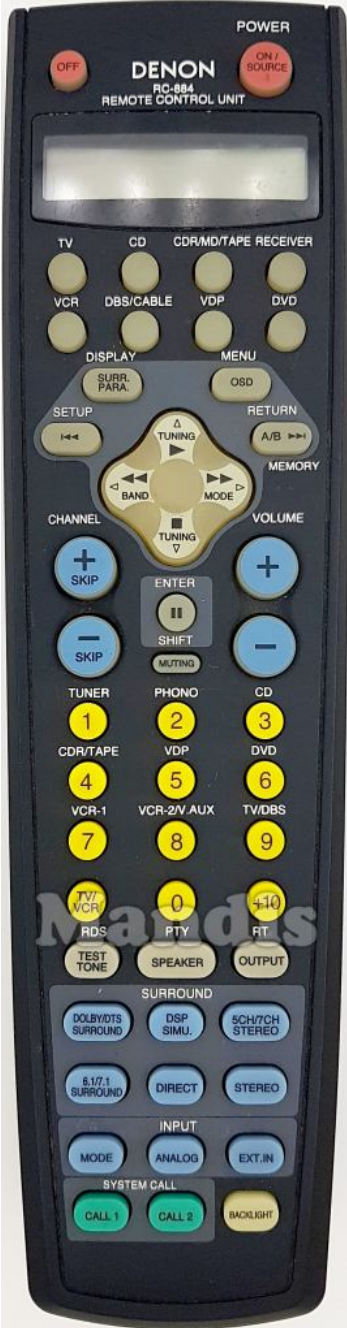

Original	Replacement	Original	Replacement
Input Ext. In	+ Shift + TV/Radio / Program		
Input Analog	+ Shift + AV / Input / RDS		
5CH/7CH Stereo	+ Shift + 5