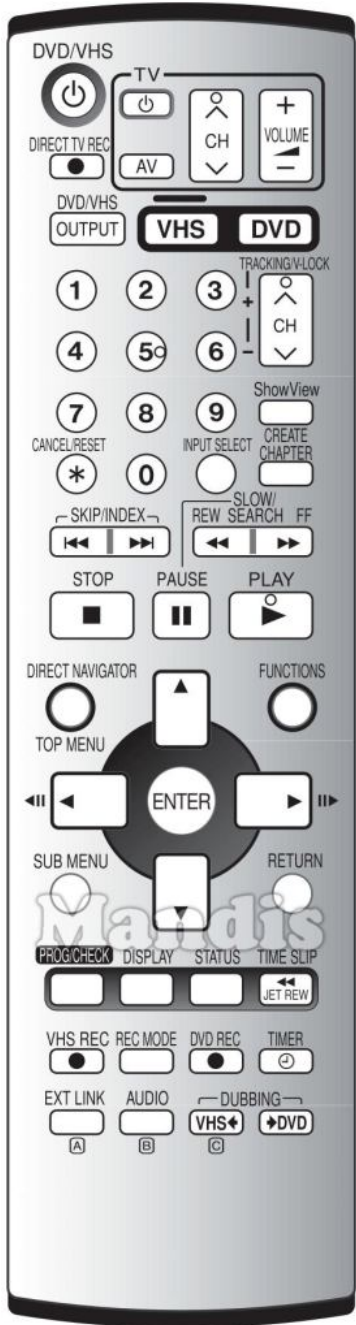

Original		Replacement		Original		Replacement	
	VHS/DVD Power		Power		Create Chapter		TV/R
	Direct TV Rec		Subt		I<< Skip		I<<
	VHS/DVD		Smart		Skip >>I		>>I
	1		1		REW / << Slow/Search		<<
	2		2		FF / Slow/Search		>>
	3		3		Stop		Stop
	4		4		Pause		Pause
	5		5		Play		Play
	6		6		Direct Navigator / Top Menu		D. Menu
	7		7		Functions		List
	8		8		Up		Up
	9		9		Left		Left
	0		0		Enter		Ok
	Cancel / Reset		Exit		Right		Right
	Input Select		Guide		Down		Down
	CH+ / Tracking/V-Lock+		Ch +		Sub Menu		Menu
	CH- / Tracking/V-Lock-		Ch -		Return		Back

Original		Replacement		Original		Replacement	
	Prog / Check		Sleep				
	Display		Info				
	Status		Media				
	Time Slip		Vol +				
	Timer		AV				
	Ext Link		3D				
	Audio / B		Dual				
	Dubbing		Blue				

	Original	Replacement	Original	Replacement
	Power			
	AV			
	Volume+			
	Volume-			
	CH+			
	CH-			

	Original	Replacement		Original	Replacement
	VHS/DVD Power		Power		ShowView
	Direct TV Rec		Subt		I<< Index
	VHS/DVD		Smart		Index >>I
	1		1		REW
	2		2		FF
	3		3		Stop
	4		4		Pause
	5		5		Play
	6		6		Up
	7		7		Left
	8		8		Enter
	9		9		Right
	0		0		Down
	Cancel / Reset		Exit		Return
	Input Select		AV		Prog/Check
	CH+ / Tracking/V-Lock+		Ch +		Display
	CH- / Tracking/V-Lock-		Ch -		Jet Rew
					Media
					I<<
					I>>
					I<<
					I>>
					Stop
					Pause
					Play
					Up
					Left
					Ok
					Right
					Down
					Back
					Sleep
					Info
					Shift + I<<

	Original	Replacement	Original	Replacement
 VHS REC	Rec	 REC MODE	Rec	
 REC MODE	Rec Mode	 SHIFT +  REC MODE	Shift + Rec	
 TIMER	Timer	 SHIFT +  TIMER AV	Shift + AV	
 EXT LINK	A / Ext Link	 A	Red	
 AUDIO	Audio / B	 SOUND DUAL	Dual	
 VHS DUBBING	Dubbing	 E-MANUAL D.MENU	D. Menu	