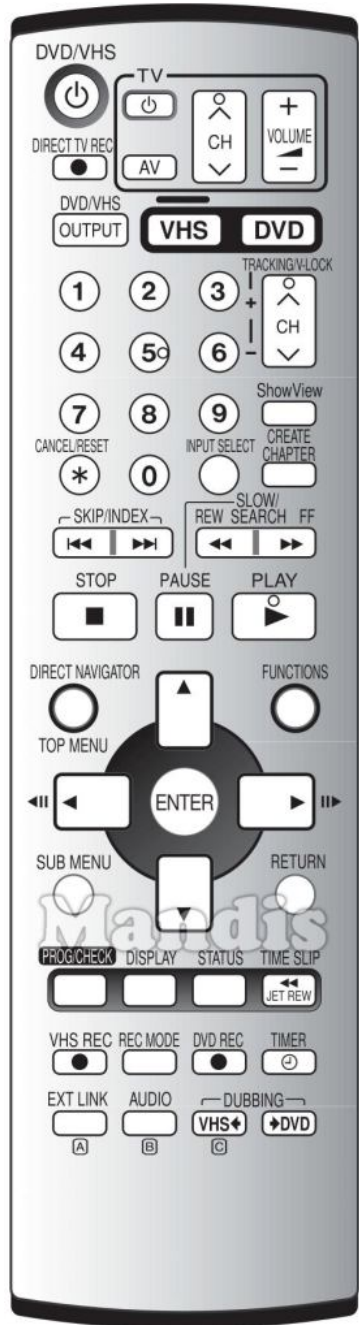

Original		Replacement		Original		Replacement	
	VHS/DVD Power		Power		Create Chapter		TV/R
	Direct TV Rec		Subt		I<< Skip		I<<
	VHS/DVD		Smart		Skip >>I		>>I
	1		1		REW / << Slow/Search		<<
	2		2		FF / Slow/Search		>>
	3		3		Stop		Stop
	4		4		Pause		Pause
	5		5		Play		Play
	6		6		Direct Navigator / Top Menu		D. Menu
	7		7		Functions		List
	8		8		Up		Up
	9		9		Left		Left
	0		0		Enter		Ok
	Cancel / Reset		Exit		Right		Right
	Input Select		Guide		Down		Down
	CH+ / Tracking/V-Lock+		Ch +		Sub Menu		Menu
	CH- / Tracking/V-Lock-		Ch -		Return		Back

Original		Replacement		Original		Replacement	
	Prog / Check		Sleep				
	Display		Info				
	Status		Media				
	Time Slip		Vol +				
	Timer		AV				
	Ext Link		3D				
	Audio / B		Dual				
	Dubbing		Blue				

	Original	Replacement	Original	Replacement
	Power			
	AV			
	Volume+			
	Volume-			
	CH+			
	CH-			

	Original	Replacement		Original	Replacement
	VHS/DVD Power		Power		ShowView
	Direct TV Rec		Subt		I<< Index
	VHS/DVD		Smart		Index >>I
	1		1		REW
	2		2		FF
	3		3		Stop
	4		4		Pause
	5		5		Play
	6		6		Up
	7		7		Left
	8		8		Enter
	9		9		Right
	0		0		Down
	Cancel / Reset		Exit		Return
	Input Select		AV		Prog/Check
	CH+ / Tracking/V-Lock+		Ch +		Display
	CH- / Tracking/V-Lock-		Ch -		Jet Rew
					Media
					I<<
					I>>
					I<<
					I>>
					Stop
					Pause
					Play
					Up
					Left
					Ok
					Right
					Down
					Back
					Sleep
					Info
					Shift + I<<

	Original	Replacement	Original	Replacement
 VHS REC	Rec	 REC MODE	Rec	
 REC MODE	Rec Mode	 SHIFT +  REC MODE	Shift + Rec	
 TIMER	Timer	 SHIFT +  TIMER AV	Shift + AV	
 EXT LINK	A / Ext Link	 A	Red	
 AUDIO	Audio / B	 SOUND DUAL	Dual	
 VHS DUBBING	Dubbing	 E-MANUAL D.MENU	D. Menu	