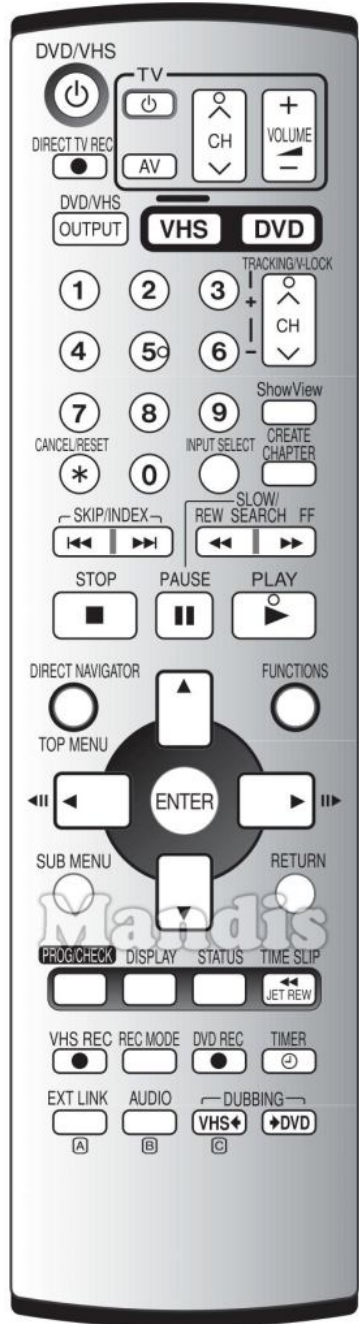

Original		Replacement		Original		Replacement	
	VHS/DVD Power		Power		Create Chapter		TV/R
	Direct TV Rec		Subt		I<< Skip		I<<
	VHS/DVD		Smart		Skip >>I		>>I
	1		1		REW / << Slow/Search		<<
	2		2		FF / Slow/Search		>>
	3		3		Stop		Stop
	4		4		Pause		Pause
	5		5		Play		Play
	6		6		Direct Navigator / Top Menu		D. Menu
	7		7		Functions		List
	8		8		Up		Up
	9		9		Left		Left
	0		0		Enter		Ok
	Cancel / Reset		Exit		Right		Right
	Input Select		Guide		Down		Down
	CH+ / Tracking/V-Lock+		Ch +		Sub Menu		Menu
	CH- / Tracking/V-Lock-		Ch -		Return		Back

Original		Replacement		Original		Replacement	
	Prog / Check		Sleep				
	Display		Info				
	Status		Media				
	Time Slip		Vol +				
	Timer		AV				
	Ext Link		3D				
	Audio / B		Dual				
	Dubbing		Blue				

	Original	Replacement	Original	Replacement
	Power			
	AV			
	Volume+			
	Volume-			
	CH+			
	CH-			

	Original	Replacement		Original	Replacement
	VHS/DVD Power		Power		ShowView
	Direct TV Rec		Subt		I<< Index
	VHS/DVD		Smart		Index >>I
	1		1		REW
	2		2		FF
	3		3		Stop
	4		4		Pause
	5		5		Play
	6		6		Up
	7		7		Left
	8		8		Enter
	9		9		Right
	0		0		Down
	Cancel / Reset		Exit		Return
	Input Select		AV		Prog/Check
	CH+ / Tracking/V-Lock+		Ch +		Display
	CH- / Tracking/V-Lock-		Ch -		Jet Rew
					Media
					I<<
					I>>
					I<<
					I>>
					Stop
					Pause
					Play
					Up
					Left
					Ok
					Right
					Down
					Back
					Sleep
					Info
					Shift + I<<

	Original	Replacement	Original	Replacement
 VHS REC	Rec	 REC MODE	Rec	
 REC MODE	Rec Mode	 SHIFT +  REC MODE	Shift + Rec	
 TIMER	Timer	 SHIFT +  TIMER AV	Shift + AV	
 EXT LINK	A / Ext Link	 A	Red	
 AUDIO	Audio / B	 SOUND DUAL	Dual	
 VHS DUBBING	Dubbing	 E-MANUAL D.MENU	D. Menu	