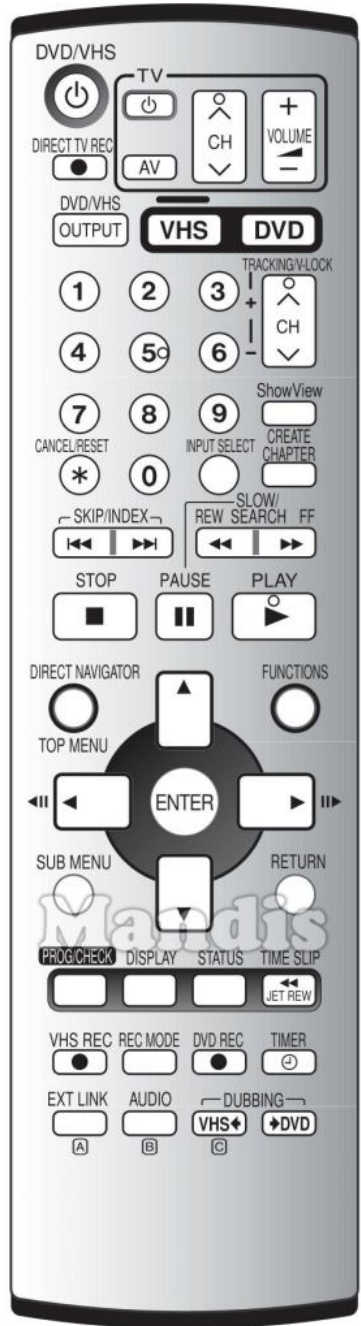

Original		Replacement		Original		Replacement	
	VHS/DVD Power		Power		Create Chapter		TV/R
	Direct TV Rec		Subt		I<< Skip		I<<
	VHS/DVD		Smart		Skip >>I		>>I
	1		1		REW / << Slow/Search		<<
	2		2		FF / Slow/Search		>>
	3		3		Stop		Stop
	4		4		Pause		Pause
	5		5		Play		Play
	6		6		Direct Navigator / Top Menu		D. Menu
	7		7		Functions		List
	8		8		Up		Up
	9		9		Left		Left
	0		0		Enter		Ok
	Cancel / Reset		Exit		Right		Right
	Input Select		Guide		Down		Down
	CH+ / Tracking/V-Lock+		Ch +		Sub Menu		Menu
	CH- / Tracking/V-Lock-		Ch -		Return		Back

Original		Replacement		Original		Replacement	
	Prog / Check		Sleep				
	Display		Info				
	Status		Media				
	Time Slip		Vol +				
	Timer		AV				
	Ext Link		3D				
	Audio / B		Dual				
	Dubbing		Blue				

	Original	Replacement	Original	Replacement
	Power			
	AV			
	Volume+			
	Volume-			
	CH+			
	CH-			

	Original	Replacement		Original	Replacement
	VHS/DVD Power		Power		ShowView
	Direct TV Rec		Subt		I<< Index
	VHS/DVD		Smart		Index >>I
	1		1		REW
	2		2		FF
	3		3		Stop
	4		4		Pause
	5		5		Play
	6		6		Up
	7		7		Left
	8		8		Enter
	9		9		Right
	0		0		Down
	Cancel / Reset		Exit		Return
	Input Select		AV		Prog/Check
	CH+ / Tracking/V-Lock+		Ch +		Display
	CH- / Tracking/V-Lock-		Ch -		Jet Rew
					Media
					I<<
					I>>
					I<<
					I>>
					Stop
					Pause
					Play
					Up
					Left
					Ok
					Right
					Down
					Back
					Sleep
					Info
					Shift + I<<

	Original	Replacement	Original	Replacement
 VHS REC	Rec	 REC MODE	Rec	
 REC MODE	Rec Mode	 SHIFT +  REC MODE	Shift + Rec	
 TIMER	Timer	 SHIFT +  TIMER AV	Shift + AV	
 EXT LINK	A / Ext Link	 A	Red	
 AUDIO	Audio / B	 SOUND DUAL	Dual	
 VHS DUBBING	Dubbing	 E-MANUAL D.MENU	D. Menu	