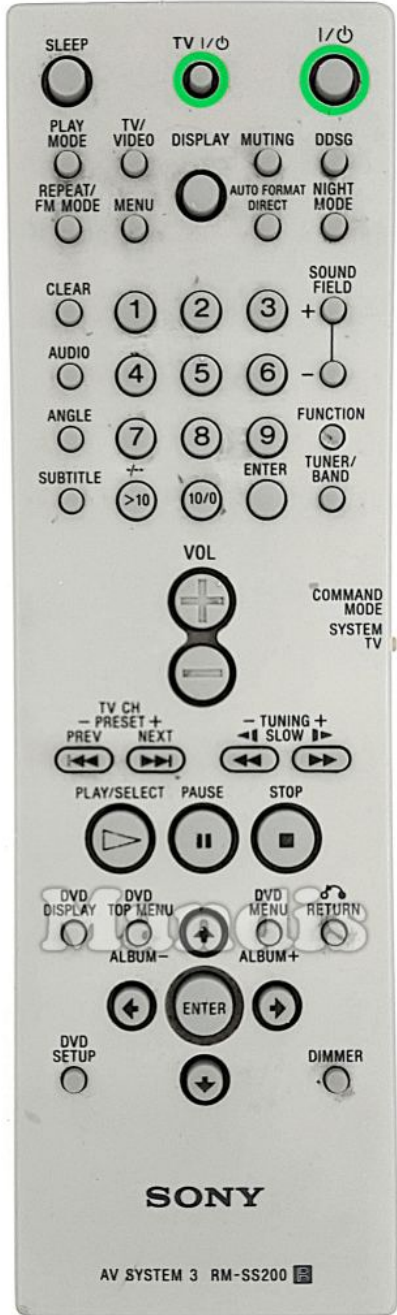

Original	Replacement	Original	Replacement
Power	Power	4	4
Sleep	Sleep	5	5
Play Mode	+ Shift + Play	6	6
Tv/Video	TV/R	7	7
Repeat Mode	Text	8	8
Menu	Smart	9	9
Display	Info	10/0	0
Muting	Mute	>10 / -/--	Guide
Auto Format	List	Enter	Pre Ch
Night Mode	AV	Sound Field+	Ch +
Clear	Exit	Sound Field-	Ch -
Audio	Dual	Function	Media
Angle	Red	Tuner Band	Format
Subtitle	Subt	Vol+	Vol +
1	1	Vol-	Vol -
2	2	I<</Preset-	I<<
3	3	>>I/Preset+	I>>

	Original	Replacement	Original	Replacement
	<</>I Slow/Tune-		<<	
	Tuning+/Slow		>>	
	Play		Play	
	Pause		Pause	
	Stop		Stop	
	DVD Display		Shift + Info	
	DVD Top		Menu	
	DVD Menu /		D. Menu	
	Return		Back	
	Up		Up	
	Left		Left	
	Enter		Ok	
	Right		Right	
	Down		Down	
	DVD Setup		Options	
	Dimmer		Blue	

	Original	Replacement	Original	Replacement
	Power			
	1			
	2			
	3			
	4			
	5			
	6			
	7			
	8			
	9			
	0			
	-/--			
	TV Vol+			
	TV Vol-			
	TV CH+			
	TV CH-			
	Tv/Video	