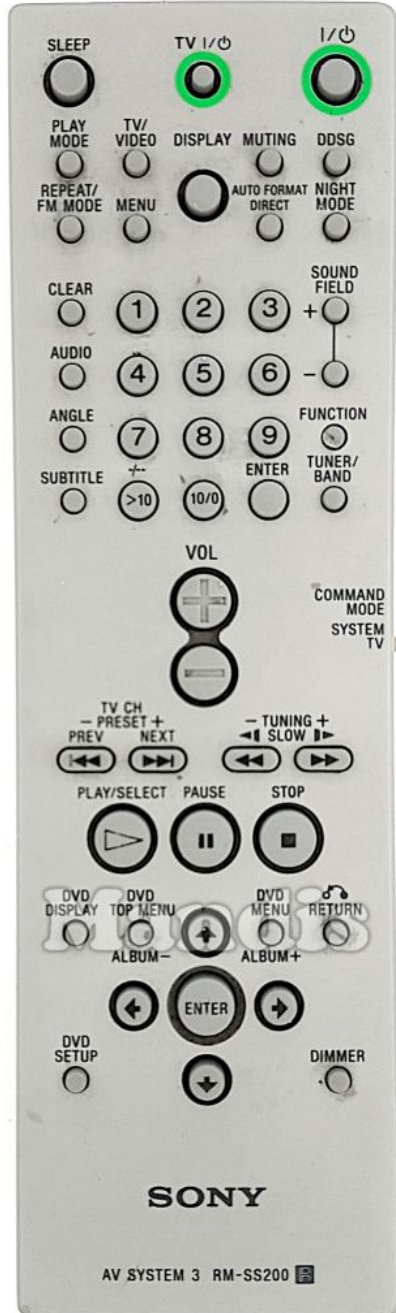

Original	Replacement	Original	Replacement
Power	Power	4	4
Sleep	Sleep	5	5
Play Mode	+ Shift + Play	6	6
Tv/Video	TV/R	7	7
Repeat Mode	Text	8	8
Menu	Smart	9	9
Display	Info	10/0	0
Muting	Mute	>10 / -/--	Guide
Auto Format	List	Enter	Pre Ch
Night Mode	AV	Sound Field+	Ch +
Clear	Exit	Sound Field-	Ch -
Audio	Dual	Function	Media
Angle	Red	Tuner Band	Format
Subtitle	Subt	Vol+	Vol +
1	1	Vol-	Vol -
2	2	I<</Preset-	I<<
3	3	>>I/Preset+	I>>

	Original	Replacement	Original	Replacement
	<</>I Slow/Tune-		<<	
	Tuning+/Slow		>>	
	Play		Play	
	Pause		Pause	
	Stop		Stop	
	DVD Display		Shift + Info	
	DVD Top		Menu	
	DVD Menu /		D. Menu	
	Return		Back	
	Up		Up	
	Left		Left	
	Enter		Ok	
	Right		Right	
	Down		Down	
	DVD Setup		Options	
	Dimmer		Blue	

	Original	Replacement	Original	Replacement
	Power			
	1			
	2			
	3			
	4			
	5			
	6			
	7			
	8			
	9			
	0			
	-/--			
	TV Vol+			
	TV Vol-			
	TV CH+			
	TV CH-			
	Tv/Video	