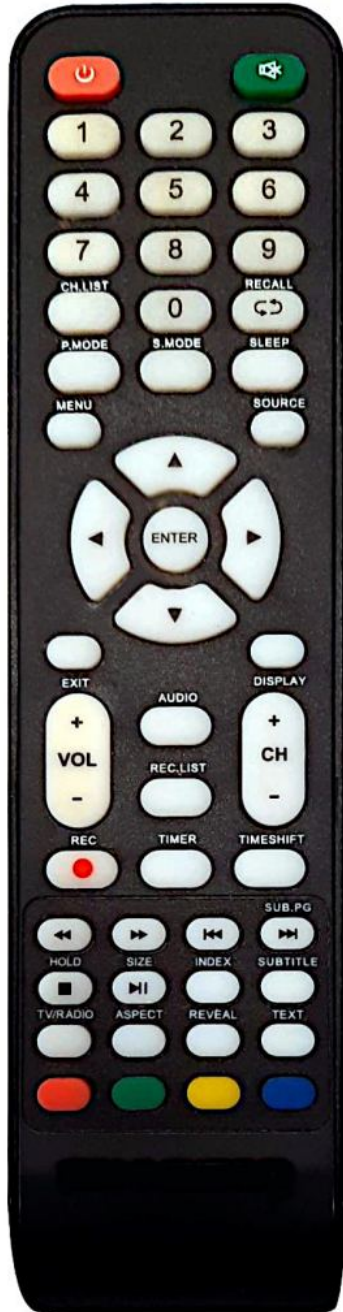

Original	Replacement	Original	Replacement
	Power		Power
	Mute		Mute / Dimmer
	1		1
	2		2
	3		3
	4		4
	5		5
	6		6
	7		7
	8		8
	9		9
	0		0
	CH.List		Smart / List
	Recall		Back / Return
	P.Mode		Picture / Format
	S.Mode		Sound / Title
	Sleep		Sleep / Timer
	Menu		Menu / Home
	Source		AV / Input / RDS
	Exit		Exit / Cancel / Clear
	Display		Display / Media
	Up		Up
	Down		Down
	Right		Right
	Left		Left
	Enter		OK
	Vol+		Vol+
	Vol-		Vol-
	Audio		Audio / Lang I/II
	Rec List		Guide / EPG / -/-
	CH+		CH+ / Page+
	CH-		CH- / Page-
	Rec		Rec / Rec Mode
	Timer		Shift + Sleep / Timer

Original	Replacement
 Timeshift	 D.Menu / Top
 <<	 << / Tune-
 >>	 >> / Tune+
 I<<	 I<< / Preset-
 >>I/Sub.Pg	 >>I / Preset+
 Stop/Hold	 Stop / Hold
 Pause/size	 Pause / Step / Freeze
 Play	 Play / Slow
 Index	 Fav / Marker / PC
 Subtitle	 Subtitle / EQ
 Tv/Radio	 TV/Radio /
 Aspect	 Zoom / Size
 Reveal	 Info / Angle
 Text	 Text / Goto
 Red	 Red / Netflix / Search
 Green	 Green / APP / Repeat
 Yellow	 Yellow / YouTube / Repeat

Original	Replacement
 Blue	 Blue / Prime Video / Random