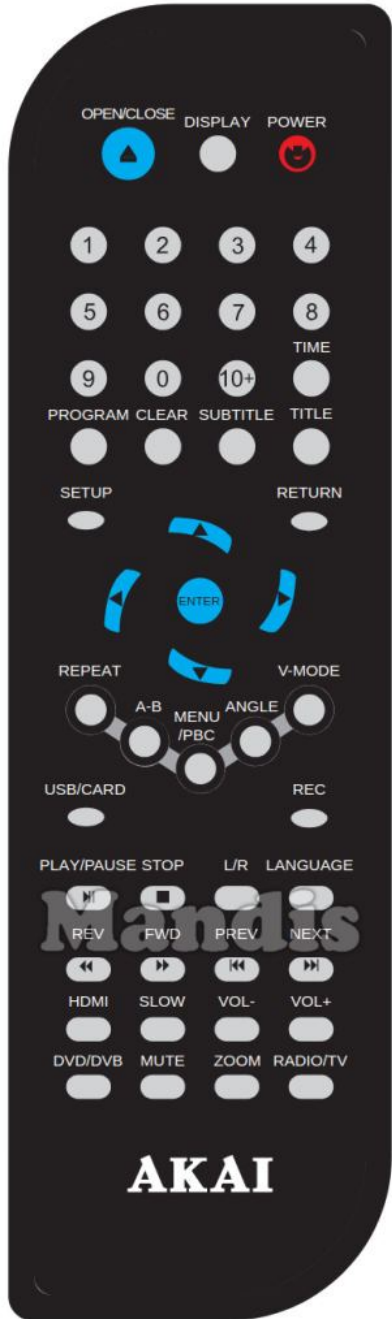

Original	Replacement
 Power	 Power
 Open/Close	 Eject
 Display	 Info
 1	 1
 2	 2
 3	 3
 4	 4
 5	 5
 6	 6
 7	 7
 8	 8
 9	 9
 0	 0
 10+	 Guide
 Time	 AV
 Program	 Sleep
 Clear	 Exit

Original	Replacement
 Subtitle	 Subt
 Title	 Text
 Setup	 Options
 Return	 Back
 Up	 Up
 Right	 Right
 Down	 Down
 Left	 Left
 Enter	 Ok
 Repeat	 Shift + Text
 A-B	 D. Menu
 Menu / PBC	 Menu
 Angle	 Format
 V-Mode	 3D
 USB / CARD	 Media
 Rec	 Rec
 Play	 Play

Original	Replacement	Original	Replacement
 Pause	 Pause		
 Stop	 Stop		
 L / R	 Yellow		
 Language	 Dual		
 << Rew	 <<		
 >> Fwd	 >>		
 I<< Prev	 I<<		
 >>I Next	 >>I		
 HDMI	 Smart		
 Slow	 Shift + Play		
 Vol-	 Vol -		
 Vol+	 Vol +		
 DVD / DVB	 Red		
 Mute	 Mute		
 Zoom	 Shift + Eject		
 Radio / Tv	 TV/R		