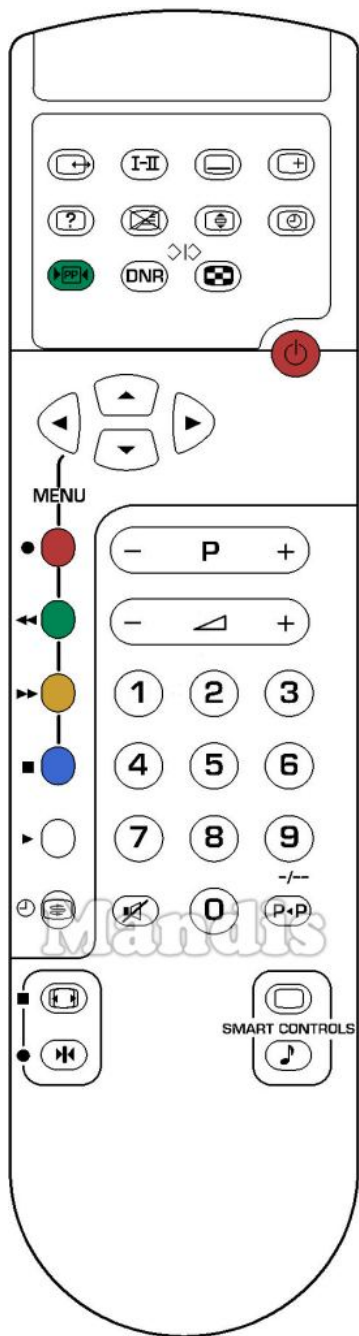

Original	Replacement	Original	Replacement
	Power		Red / Menu
	Power		Red / Menu
	Shift + Menu		Red / Menu
	Source		Red / Menu
	I - II		Green / Menu
	Subtitles		Green / Menu
	[i+]		Yellow / Other
	[?]		Yellow / Other
	Mix		Blue / OK
	Zoom		Blue / OK
	Time		Special Audio
	[PP]		Text
	DNR		P -
	Mosaic		P +
	Up		Vol -
	Down		Vol +
	Right		1
	Left		2
			3

	Original	Replacement	Original	Replacement
	4			
	5			
	6			
	7			
	8			
	9			
	0			
	Mute			
	P < P			
	Format			
	Freeze			
	Smart Controls Picture			
	Smart Controls Audio			

Original	Replacement	Original	Replacement
	Power		Power
	Time		TV/R
	Zoom		3D
	Mix		Text
	[?]		Shift + Info
	[i+]		Info
	Freeze/Rec		Pause
	Format/Stop		Format
	Source		AV
	I-II		Dual
	Up		Up
	Down		Down
	Right		Right
	Left		Left
	Rec		Rec
	<<		<<
	>>		>>

Original	Replacement	Original	Replacement
	Stop		Stop
	Play		Play
	Timer		Shift + AV
	P-		Ch -
	P+		Ch +
	1		1
	2		2
	3		3
	4		4
	5		5
	6		6
	7		7
	8		8
	9		9
	0		0
	-/-		Guide