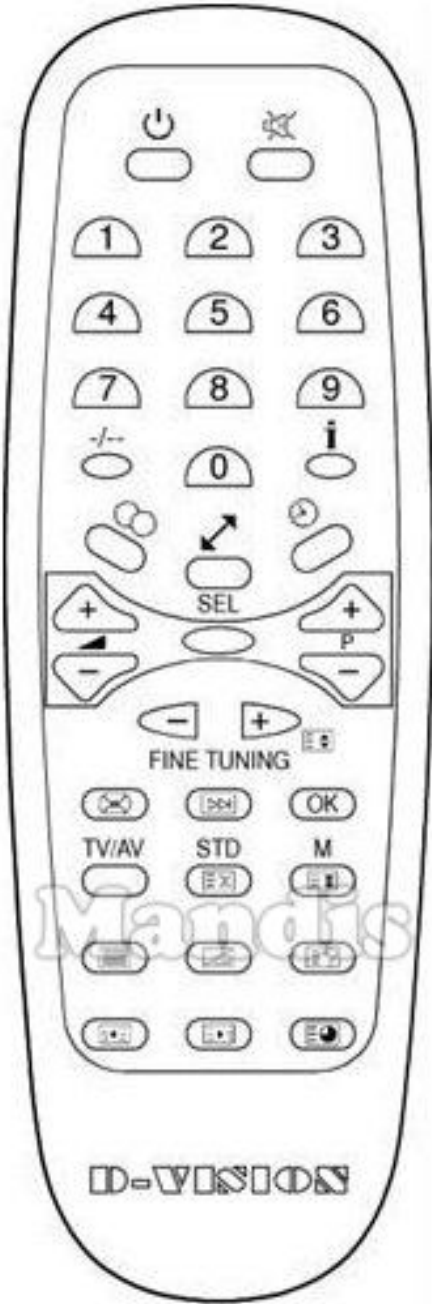

Original		Replacement		Original		Replacement	
	Power		Power		Vol+		Vol +
	Mute		Mute		Vol-		Vol -
	1		1		P+		Ch +
	2		2		P-		Ch -
	3		3		(X)		Exit
	4		4	>>I icon"/>	>>I		>>I
	5		5		OK		Ok
	6		6		SEL		Menu
	7		7		Fine Tuing+		Right
	8		8		Fine Tuing-		Left
	9		9		TV/AV		AV
	0		0		STD / [≡X]		Smart
	-/--		Guide		M		Media
	i		Info		Text		Text
	OO		Dual		[/≡]		D. Menu
	Format		Format		Reveal		TV/R
	⊖ Sleep		3D		[1<≡]		<<

Original	Replacement	Original	Replacement
[=>1]	>>		
[=0]	SETTINGS OPT		Options