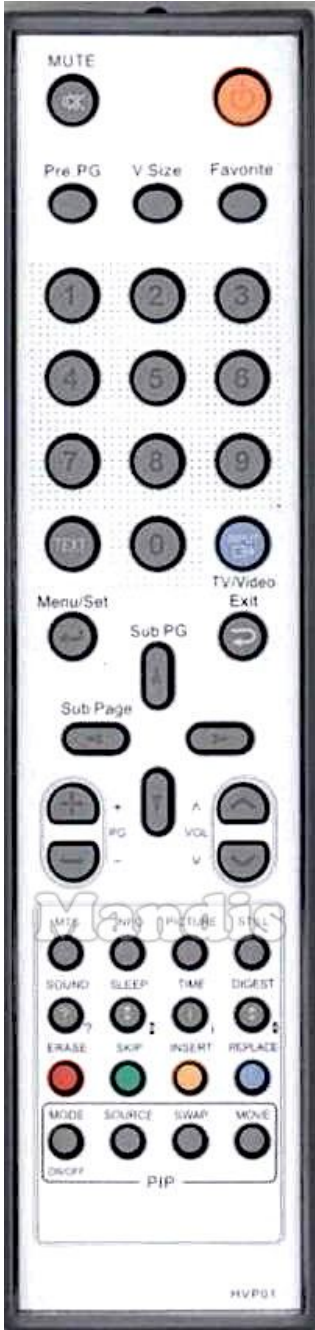

Original	Replacement	Original	Replacement
 Power	 Power	 Menu / Set	 Menu
 Mute	 Mute	 Menu / Set	 Ok
 Pre Pg	 Pre Ch	 Exit	 Exit
 V.Size	 Eject	 Up	 Up
 Favourite	 Shift + Pre Ch	 Left	 Left
 1	 1	 Right	 Right
 2	 2	 Down	 Down
 3	 3	 PG+	 Ch +
 4	 4	 PG-	 Ch -
 5	 5	 Vol+	 Vol +
 6	 6	 Vol-	 Vol -
 7	 7	 MTS	 Media
 8	 8	 PG Info	 Info
 9	 9	 Picture	 Format
 0	 0	 Still	 Pause
 Text	 Text	 Sound	 Dual
 Input / TV/Video	 TV/R	 Sleep	 Sleep

Original	Replacement	Original	Replacement
 Time	 AV		
 Bright	 Options		
 Red / Erase	 Red		
 Green / Skip	 Green		
 Yellow / Insert	 Yellow		
 Blue / Replace	 Blue		
 PIP On/Off	 Shift + Red		
 PIP Source	 Shift + Green		
 PIP Swap	 Shift + Yellow		
 PIP Move	 Shift + Blue		

Original	Replacement