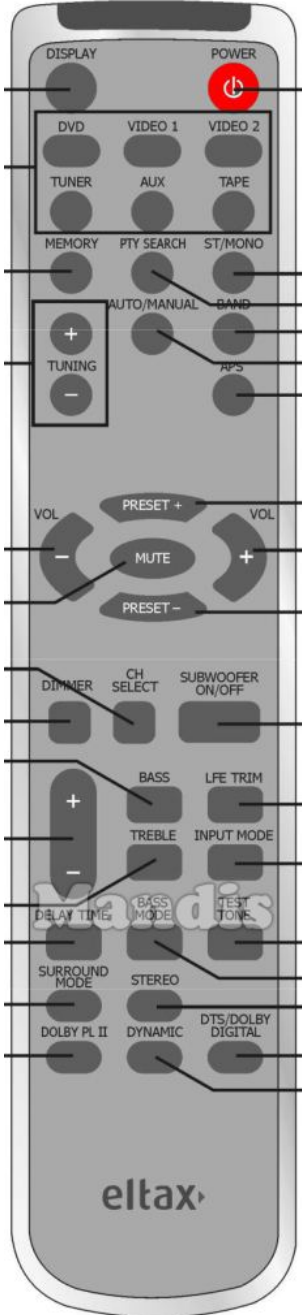

Original	Replacement
 Display	 Info
 POWER	 Power
 INPUT DVD	 1
 INPUT VIDEO 1	 2
 INPUT VIDEO 2	 3
 INPUT TUNER	 4
 INPUT AUX	 5
 INPUT TAPE	 6
 MEMORY	 Pre Ch
 PTY SEARCH	 Options
 ST/Mono	 Dual
 TUNING+	 Ch +
 Auto Manual	 Sleep
 BAND	 Smart
 TUNING-	 Ch -
 PRESET+	 Up
 VOL+	 Vol +

Original	Replacement
 VOL-	 Vol -
 MUTE	 Mute
 MUTE	 Ok
 PRESET-	 Down
 CH SELECT	 TV/R
 SUBWOOFER	 Media
 VOL+	 Right
 BASS	 Exit
 LFE TRIM	 Format
 VOL-	 Left
 TREBLE	 Menu
 Input Mode	 AV
 DELAY TIME	 3D
 TEST TONE	 Text
 SURROUND	 D. Menu
 STEREO	 List
 DOLBY PL II	 Yellow

	Original	Replacement		Original	Replacement
	DYNAMIC		Eject		
	DTS/Dolby Digital		Subt		