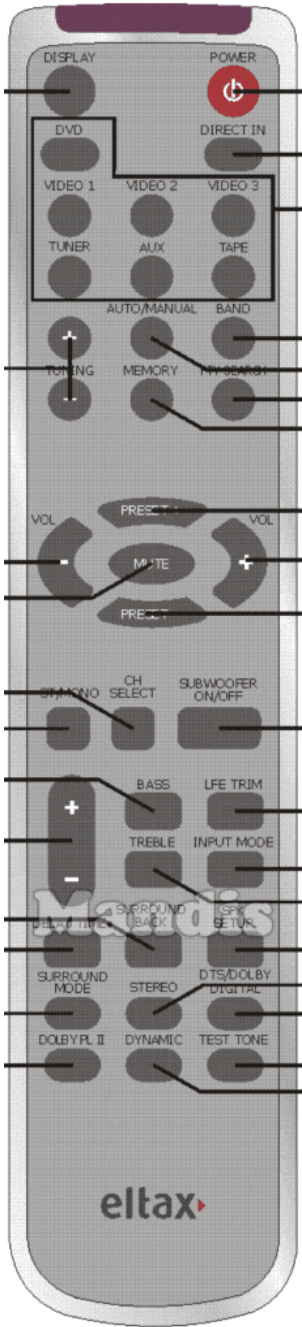

Original	Replacement
 VOL+	 Vol +
 PRESET+	 Up
 VOL-	 Vol -
 PRESET-	 Down
 VOL+	 Right
 VOL-	 Left
 MUTE	 Mute
 MUTE	 Ok
 TUNING+	 Ch +
 TUNING-	 Ch -
 INPUT DVD	 7
 INPUT VIDEO 1	 1
 INPUT VIDEO 2	 2
 INPUT VIDEO 3	 3
 INPUT TUNER	 4
 INPUT AUX	 5
 INPUT TAPE	 6

Original	Replacement
 POWER	 Power
 DOLBY PL II	 Blue
 DTS/DOLBY	 Yellow
 TEST TONE	 Text
 PTY/SEARCH	 Guide
 BAND	 TV/R
 MEMORY	 Pre Ch
 LFE TRIM	 Green
 SUBWOOFER	 0
 DYNAMIC	 Red
 ST/MONO	 List
 DISPLAY	 Info
 STEREO	 Dual
 DIRECT IN	 Media
 INPUT MODE	 AV
 AUTO/MANUAL	 3D
 SURROUND	 Back

BACK

	Original	Replacement		Original	Replacement
	TREBLE	 8			
	BASS	 9			
	SURROUND	 Subt			