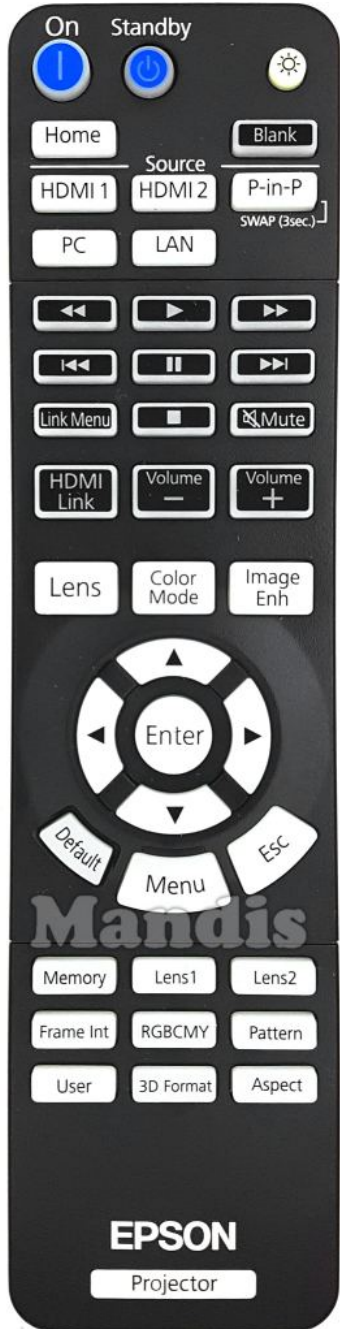

Original	Replacement	Original	Replacement
On	Power	HDMI Link	Media
Standby	Shift + Power	Vol+	Vol +
Home	Smart	Vol-	Vol -
Blank	Dual	Mute	Mute
HDMI1	1	Lens	Options
HDMI2	2	Color Mode	Info
P-in-P/Swap	3	Image Enh	Subt
PC	4	Default	Back
Lan	5	Menu	Menu
<<	<<	Esc	Exit
Play	Play	Up	Up
>>	>>	Down	Down
I<<	I<<	Right	Right
Pause	Pause	Left	Left
>>I	>>I	Enter	Ok
Stop	Stop	Memory	TV/R
Link Menu	D. Menu	Lens 1	7

Original		Replacement		Original		Replacement	
	Lens 2		8				
	Frame Int		Text				
	RGBCMY		Green				
	Pattern		Blue				
	User		Yellow				
	3D Format		Format				
	Aspect		3D				