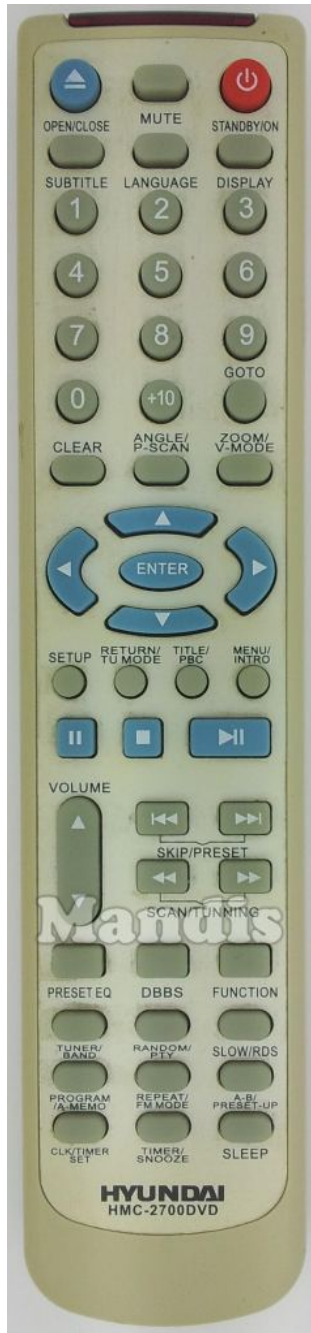

Original	Replacement
 Open/Close	 Eject / Surround
 Mute	 Mute / Dimmer
 Standby/On	 Power
 Subtitle	 Subtitle / EQ
 Language	 Audio / Lang I/II
 Display	 Display / Media
 1	 1
 2	 2
 3	 3
 4	 4
 5	 5
 6	 6
 7	 7
 8	 8
 9	 9
 0	 0
 +10	 Guide / EPG / -/--

Original	Replacement
 Goto	 Text / Goto
 Clear	 Exit / Cancel / Clear
 Angle/P.Scan	 Info / Angle
 Zoom/V.Mode	 Zoom / Size
 Up	 Up
 Left	 Left
 Enter	 OK
 Right	 Right
 Down	 Down
 Setup	 Setup / OPT /
 Return/TU Mode	 Back / Return
 Title/PBC	 Sound / Title
 Menu/Intro	 Menu / Home
 Pause	 Pause / Step / Freeze
 Stop	 Stop / Hold
 Play/Pause	 Play / Slow
 Volume+	 Vol+

Original	Replacement	Original	Replacement
 I<< Skip/Preset	 I<< / Preset-		
 Skip/Preset >>I	 >>I / Preset+		
 Volume-	 Vol-		
 <<	 << / Tune-		
 Scan/Tuning	 >> / Tune+		
 Preset EQ	 Shift + Subtitle / EQ		
 DBBS	 Red / Netflix / Search		
 Function	 D.Menu / Top		
 Tuner/Band	 Fav / Marker / PC		
 Random/PTY	 Blue / Prime Video / Random		
 Slow/RDS	 Shift + Play /		
 Program/A-Mem	 TV/Radio /		
 Repeat/FM	 Green / APP / Repeat		
 A-B/Preset Up	 Yellow / YouTube / Repeat		
 CLK/Timer Set	 AV / Input / RDS		
 Timer/Snooze	 Shift + Sleep / Timer		
 Sleep	 Sleep / Timer		