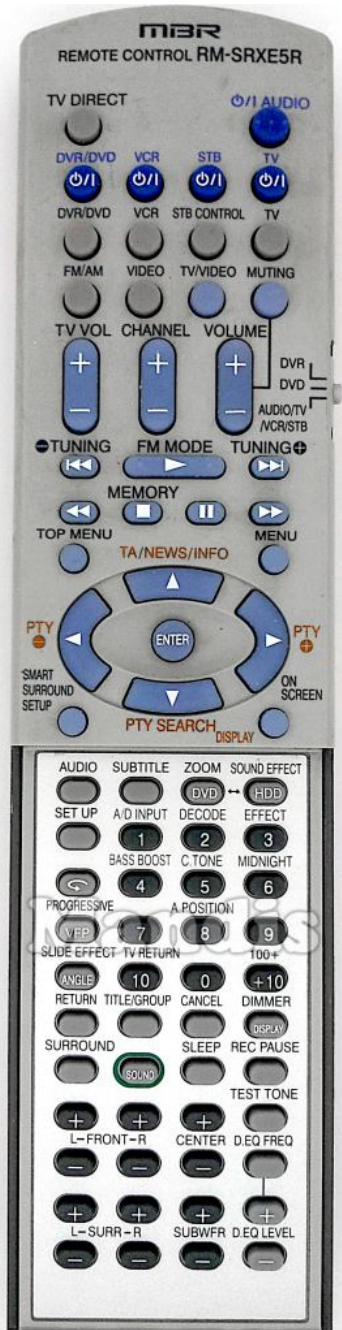

Original	Replacement
Power	Power
Channel+	CH+ / Page+
Channel-	CH- / Page-
I<<	I<< / Preset-
Play	Play / Slow
>>I	>>I / Preset+
<<	<< / Tune-
Stop	Stop / Hold
Pause	Pause / Step / Freeze
>>	>> / Tune+
Top Menu	D.Menu / Top
Up	Up
Menu	Menu / Home
Left	Shift + Left
Enter	OK
Right	Right
Down	Down

Original	Replacement
On Screen	Shift + Display / Media
Audio	Audio / Lang I/II
Subtitle	Subtitle / EQ
DVD Zoom	Zoom / Size
HDD Sound Effect	Sound / Title
Set Up	Setup / OPT /
1	1
2	2
3	3
←	Left
4	4
5	5
6	6
VFP Progressive	Smart / List
7	7
8	8
9	9