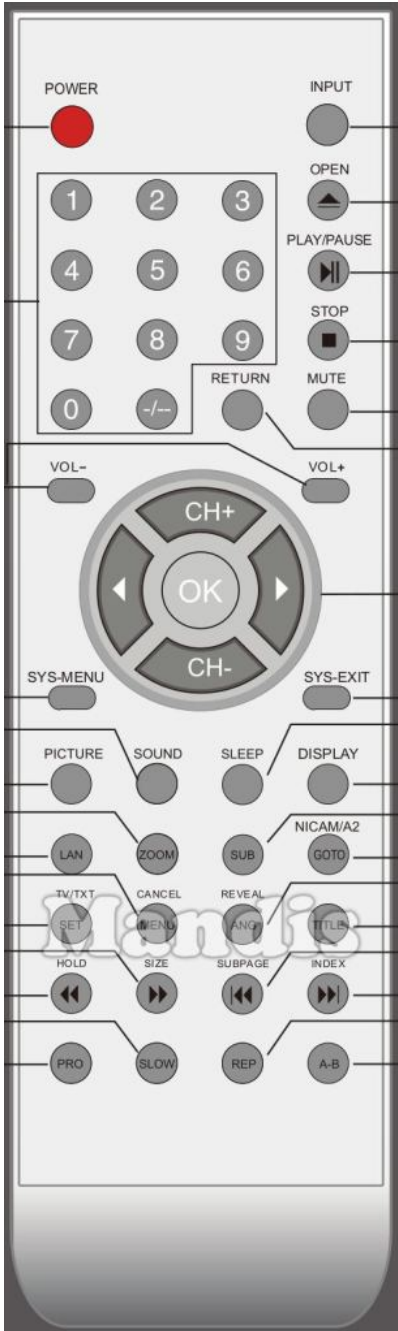

| Original | Replacement |
|----------|-------------|
| POWER | Power |
| INPUT | AV |
| 1 | 1 |
| 2 | 2 |
| 3 | 3 |
| OPEN | Eject |
| 4 | 4 |
| 5 | 5 |
| 6 | 6 |
| Play | Play |
| Pause | Pause |
| 7 | 7 |
| 8 | 8 |
| 9 | 9 |
| Stop | Stop |
| 0 | 0 |
| -/-- | Guide |

| Original | Replacement |
|----------|-------------|
| Return | Back |
| Mute | Mute |
| Vol- | Vol - |
| Vol+ | Vol + |
| CH+ | Ch + |
| Up | Up |
| Left | Left |
| OK | Ok |
| Right | Right |
| Sys Menu | Menu |
| CH- | Ch - |
| Down | Down |
| Sys Exit | Exit |
| Picture | Format |
| Sound | Dual |
| Sleep | Sleep |
| Display | Info |

| Original | Replacement | Original | Replacement |
|---------------|---------------|----------|-------------|
| LAN | Shift + Dual | | |
| Zoom | Shift + Eject | | |
| SUB | Subt | | |
| GOTO / | Smart | | |
| SET / TV/TXT | Options | | |
| Menu / Cancel | D. Menu | | |
| Ang / Reveal | 3D | | |
| Title | List | | |
| << / Hold | << | | |
| >> / Size | >> | | |
| I<< / Subpage | I<< | | |
| >>I / Index | >>I | | |
| Red / Pro | Red | | |
| Green / Slow | Green | | |
| Yellow / Rep | Yellow | | |
| Blue / A-B | Blue | | |