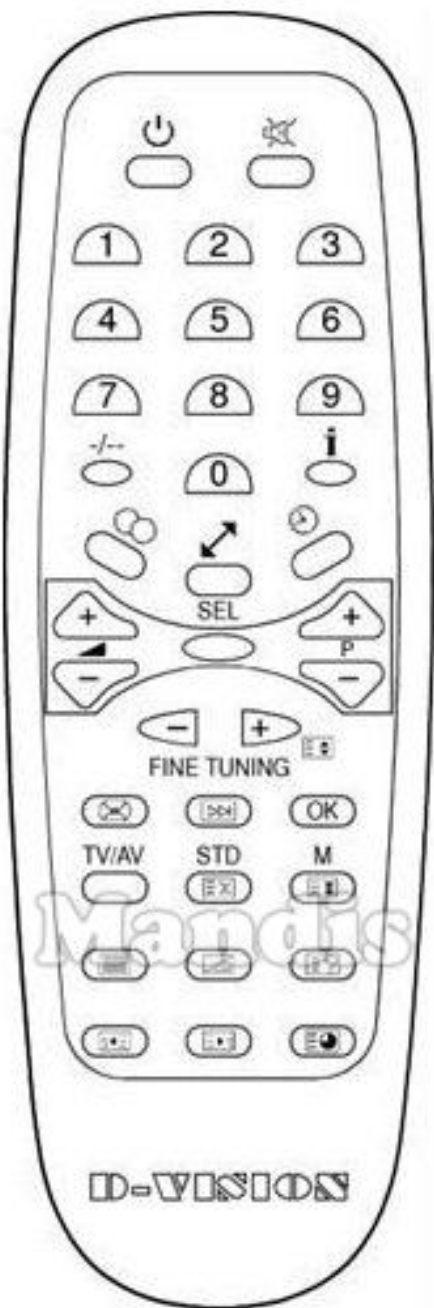

Original		Replacement		Original		Replacement	
	Power		Power		Vol+		Vol +
	Mute		Mute		Vol-		Vol -
	1		1		P+		Ch +
	2		2		P-		Ch -
	3		3		(X)		Exit
	4		4	>>I icon"/>	>>I		>>I
	5		5		OK		Ok
	6		6		SEL		Menu
	7		7		Fine Tuing+		Right
	8		8		Fine Tuing-		Left
	9		9		TV/AV		AV
	0		0		STD / [≡X]		Smart
	-/-		Guide		M		Media
	i		Info		Text		Text
	OO		Dual		[/≡]		D. Menu
	Format		Format		Reveal		TV/R
	⊖ Sleep		3D		[1<≡]		<<

Original	Replacement	Original	Replacement
 [=>1]	 >> >>		
 [=O]	 SETTINGS OPT Options		