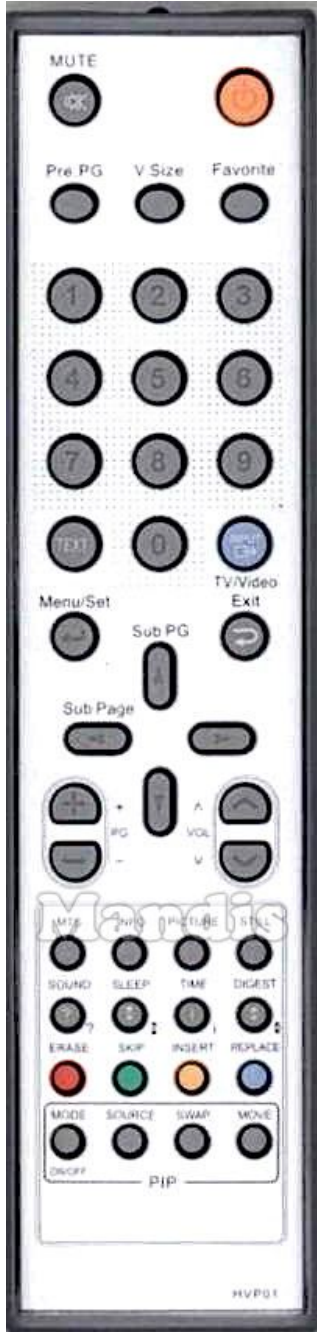

Original	Replacement
 Power	 Power
 Mute	 Mute
 Pre Pg	 Pre Ch
 V.Size	 Eject
 Favourite	 Shift + Pre Ch
 1	 1
 2	 2
 3	 3
 4	 4
 5	 5
 6	 6
 7	 7
 8	 8
 9	 9
 0	 0
 Text	 Text
 Input / TV/Video	 TV/R

Original	Replacement
 Menu / Set	 Menu
 Menu / Set	 Ok
 Exit	 Exit
 Up	 Up
 Left	 Left
 Right	 Right
 Down	 Down
 PG+	 Ch +
 PG-	 Ch -
 Vol+	 Vol +
 Vol-	 Vol -
 MTS	 Media
 PG Info	 Info
 Picture	 Format
 Still	 Pause
 Sound	 Dual
 Sleep	 Sleep

	Original	Replacement		Original	Replacement
	Time	 AV			
	Bright	 OPT			
	Red / Erase	 A			
	Green / Skip	 B			
	Yellow / Insert	 C			
	Blue / Replace	 D			
	PIP On/Off	 +  A	Shift + Red		
	PIP Source	 +  B	Shift + Green		
	PIP Swap	 +  C	Shift + Yellow		
	PIP Move	 +  D	Shift + Blue		